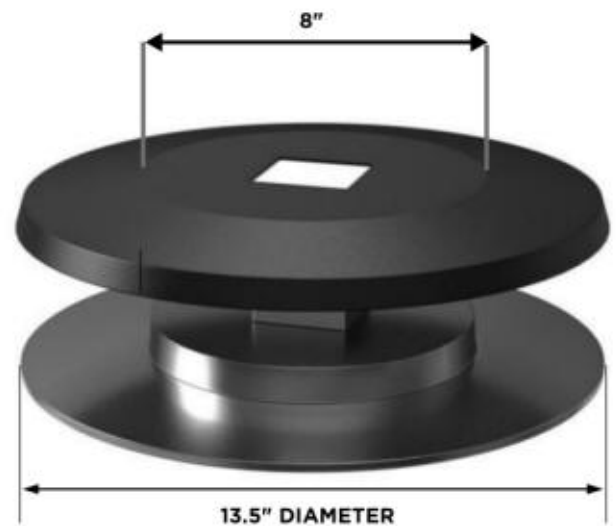

ABS Black Plastic is standard for both size covers.

Powder Coated 304 stainless steel is used for custom color orders. (small cover only)

STANCHION MASTERS®
FULL CIRCUMFERENCE BASE COVER