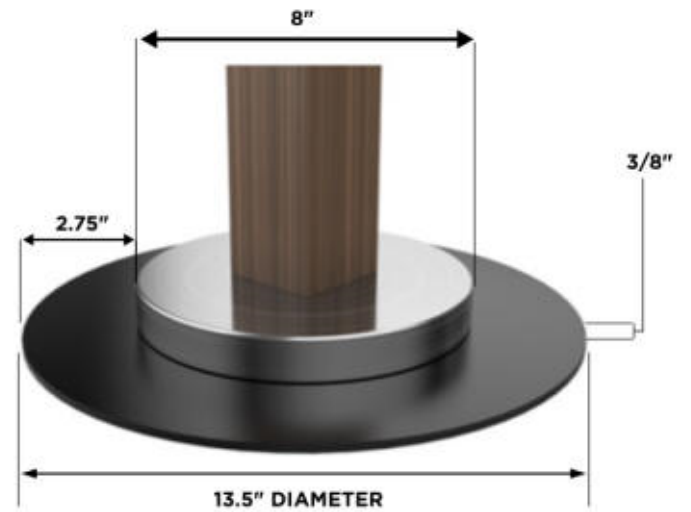

Stanchion Masters® Outdoor Stanchions

BASE COVER OPTIONS

STANCHION MASTERS®
WHEELCHAIR FRIENDLY BASE DESIGN

ABS Black Plastic is standard for both size covers.

Powder Coated 304 stainless steel is used for custom color orders. (small cover only)