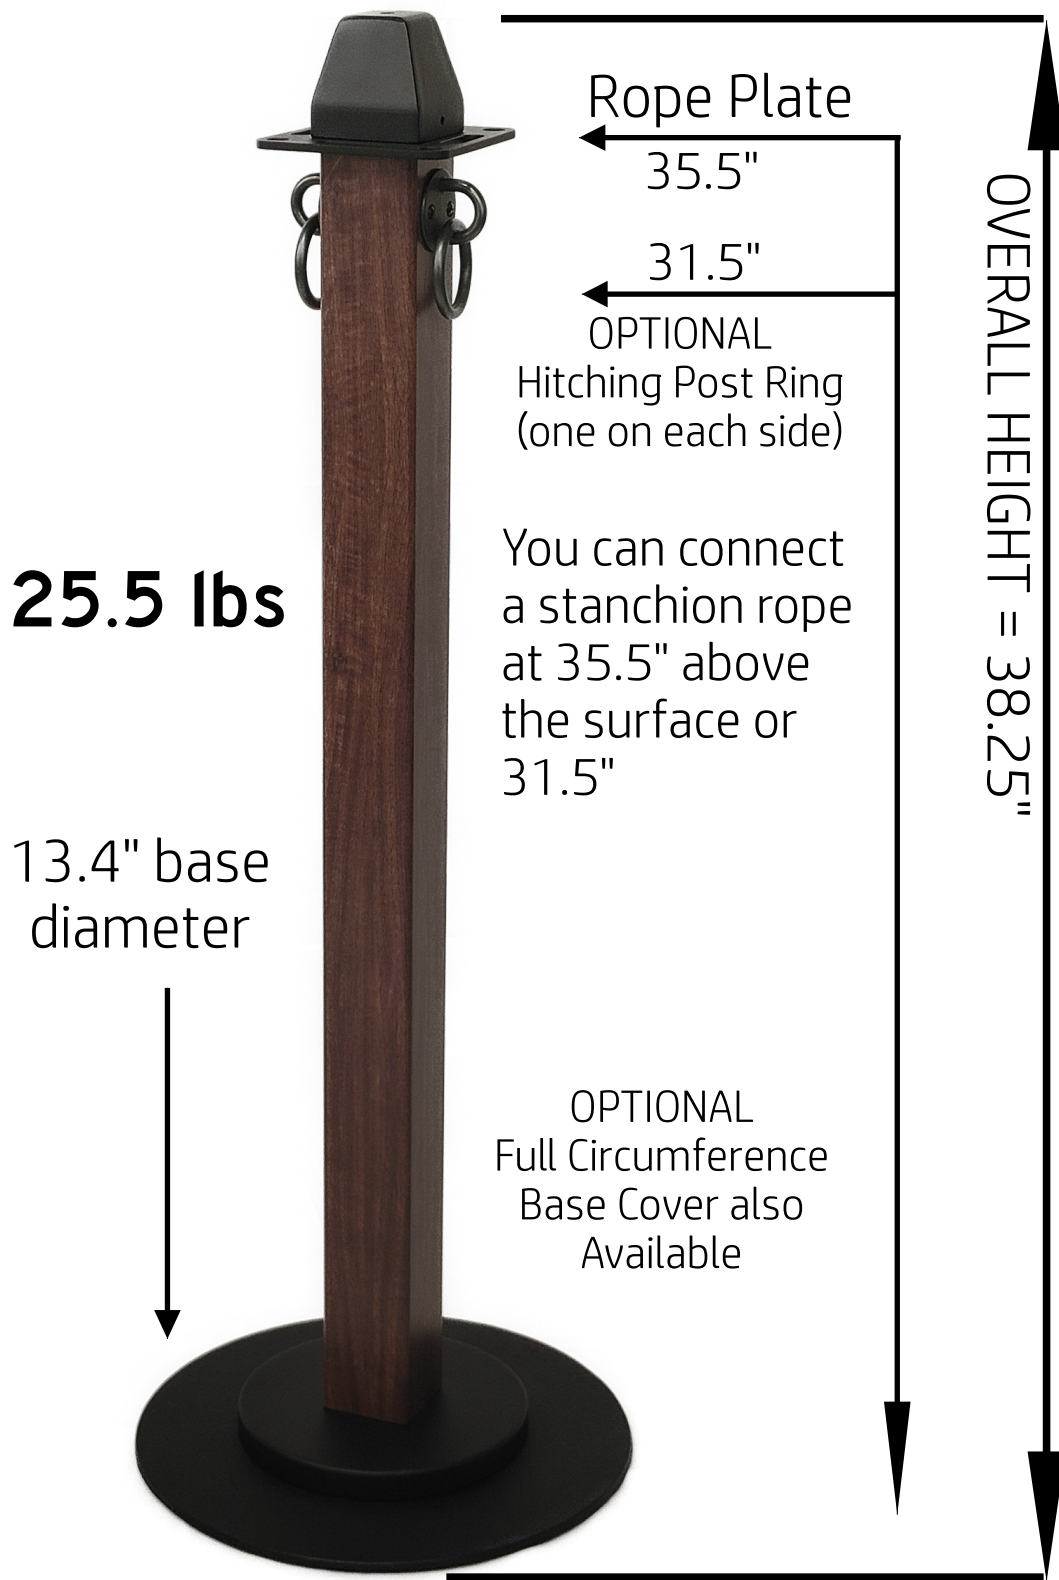

Stanchion Masters® Outdoor Stanchions

BASE COVER OPTIONS

STANCHION MASTERS®
WHEELCHAIR FRIENDLY BASE DESIGN

ABS Black Plastic is standard for both size covers.

Powder Coated 304 stainless steel is used for custom color orders. (small cover only)

STANCHION MASTERS®
FULL CIRCUMFERENCE BASE COVER

Boulevard Supply LLC
3625 W. Teco Ave., Ste 1
Las Vegas, NV 89118

<https://boulevardsupply.com>
<https://luxestanchions.com>
<https://stanchionmasters.com>